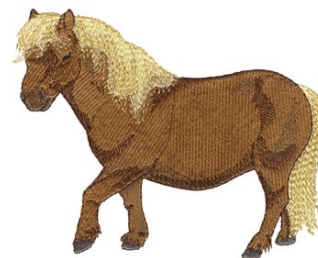

Name: Shetland Pony Machine Embroidery Design

SKU: DC01-HR1314

Brand: Dakota Collectibles

Unique Colors: 13 (10 color Stops)

Unique Colors

	Color Name (Color Code)	Manufacturer - Type
	Super White (1001) [No Color Selected]	madeira - rayon
	Dusty Lilac (1263) [No Color Selected]	madeira - rayon
	Crocus (286)	Exquisite - Polyester 1000m

Complete Color Sequence

#		Color Name (Color Code)	Manufacturer - Type
1		Super White (1001) [No Color Selected]	madeira - rayon
2		Super White (1001) [No Color Selected]	madeira - rayon
3		Crocus (286)	Exquisite - Polyester 1000m