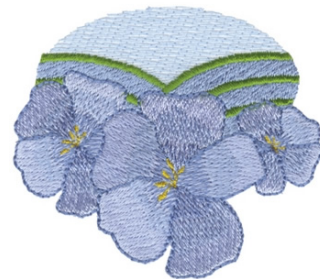

Name: Flax Logo Machine Embroidery Design

SKU: DC01-HR1061

Brand: Dakota Collectibles

Unique Colors: 13 (7 color Stops)

Unique Colors

	Color Name (Color Code)	Manufacturer - Type
	Super White (1001) [No Color Selected]	madeira - rayon
	Dusty Lilac (1263) [No Color Selected]	madeira - rayon
	Crocus (286)	Exquisite - Polyester 1000m

Complete Color Sequence

#		Color Name (Color Code)	Manufacturer - Type
1		Super White (1001) [No Color Selected]	madeira - rayon
2		Super White (1001) [No Color Selected]	madeira - rayon
3		Crocus (286)	Exquisite - Polyester 1000m