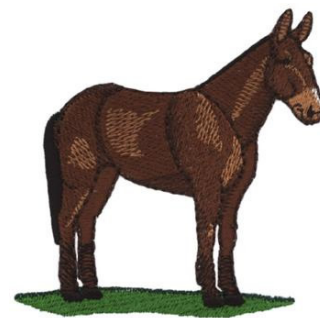

Name: Mule Machine Embroidery Design

SKU: DC01-HR0909

Brand: Dakota Collectibles

Unique Colors: 13 (8 color Stops)

Unique Colors

	Color Name (Color Code)	Manufacturer - Type
	Super White (1001) [No Color Selected]	madeira - rayon
	Dusty Lilac (1263) [No Color Selected]	madeira - rayon
	Crocus (286)	Exquisite - Polyester 1000m

Complete Color Sequence

#		Color Name (Color Code)	Manufacturer - Type
1		Super White (1001) [No Color Selected]	madeira - rayon
2		Super White (1001) [No Color Selected]	madeira - rayon
3		Crocus (286)	Exquisite - Polyester 1000m