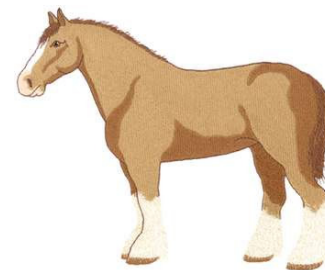

Name: Shire Machine Embroidery Design

SKU: DC01-HR0761

Brand: Dakota Collectibles

Unique Colors: 13 (8 color Stops)

Unique Colors

	Color Name (Color Code)	Manufacturer - Type
	Super White (1001) [No Color Selected]	madeira - rayon
	Dusty Lilac (1263) [No Color Selected]	madeira - rayon
	Crocus (286)	Exquisite - Polyester 1000m

Complete Color Sequence

#		Color Name (Color Code)	Manufacturer - Type
1		Super White (1001) [No Color Selected]	madeira - rayon
2		Super White (1001) [No Color Selected]	madeira - rayon
3		Crocus (286)	Exquisite - Polyester 1000m