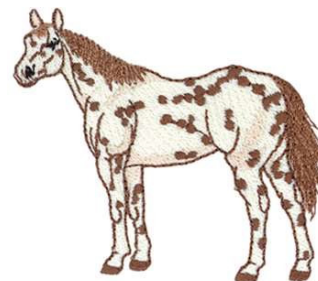

Name: Appaloosa Machine Embroidery Design

SKU: DC01-HR0710

Brand: Dakota Collectibles

Unique Colors: 13 (5 color Stops)

Unique Colors

	Color Name (Color Code)	Manufacturer - Type
	Super White (1001) [No Color Selected]	madeira - rayon
	Dusty Lilac (1263) [No Color Selected]	madeira - rayon
	Crocus (286)	Exquisite - Polyester 1000m

Complete Color Sequence

#		Color Name (Color Code)	Manufacturer - Type
1		Super White (1001) [No Color Selected]	madeira - rayon
2		Super White (1001) [No Color Selected]	madeira - rayon
3		Crocus (286)	Exquisite - Polyester 1000m