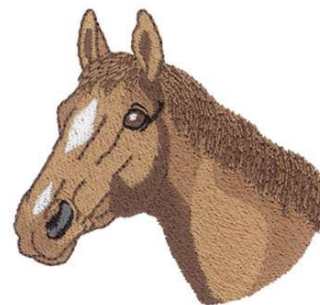

Name: Thoroughbred Machine Embroidery Design

SKU: DC01-HR0685

Brand: Dakota Collectibles

Unique Colors: 13 (7 color Stops)

Unique Colors

	Color Name (Color Code)	Manufacturer - Type
	Super White (1001) [No Color Selected]	madeira - rayon
	Dusty Lilac (1263) [No Color Selected]	madeira - rayon
	Crocus (286)	Exquisite - Polyester 1000m

Complete Color Sequence

#		Color Name (Color Code)	Manufacturer - Type
1		Super White (1001) [No Color Selected]	madeira - rayon
2		Super White (1001) [No Color Selected]	madeira - rayon
3		Crocus (286)	Exquisite - Polyester 1000m