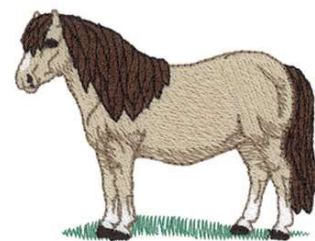

Name: Sm. Shetland Pony

SKU: DC01-HR0650

Brand: Dakota Collectibles

Unique Colors: 13 (9 color Stops)

Unique Colors

	Color Name (Color Code)	Manufacturer - Type
	Super White (1001) [No Color Selected]	madeira - rayon
	Dusty Lilac (1263) [No Color Selected]	madeira - rayon
	Crocus (286)	Exquisite - Polyester 1000m

Complete Color Sequence

#		Color Name (Color Code)	Manufacturer - Type
1		Super White (1001) [No Color Selected]	madeira - rayon
2		Super White (1001) [No Color Selected]	madeira - rayon
3		Crocus (286)	Exquisite - Polyester 1000m