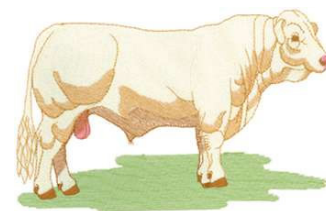

Name: Charolais Machine Embroidery Design

SKU: DC01-HR0562

Brand: Dakota Collectibles

Unique Colors: 13 (5 color Stops)

Unique Colors

	Color Name (Color Code)	Manufacturer - Type
	Super White (1001) [No Color Selected]	madeira - rayon
	Dusty Lilac (1263) [No Color Selected]	madeira - rayon
	Crocus (286)	Exquisite - Polyester 1000m

Complete Color Sequence

#		Color Name (Color Code)	Manufacturer - Type
1		Super White (1001) [No Color Selected]	madeira - rayon
2		Super White (1001) [No Color Selected]	madeira - rayon
3		Crocus (286)	Exquisite - Polyester 1000m