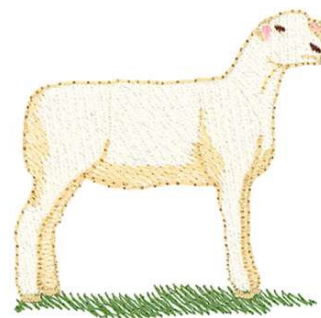

Name: Dorset Sheep Machine Embroidery Design

SKU: DC01-HR0531

Brand: Dakota Collectibles

Unique Colors: 13 (6 color Stops)

Unique Colors

	Color Name (Color Code)	Manufacturer - Type
	Super White (1001) [No Color Selected]	madeira - rayon
	Dusty Lilac (1263) [No Color Selected]	madeira - rayon
	Crocus (286)	Exquisite - Polyester 1000m

Complete Color Sequence

#		Color Name (Color Code)	Manufacturer - Type
1		Super White (1001) [No Color Selected]	madeira - rayon
2		Super White (1001) [No Color Selected]	madeira - rayon
3		Crocus (286)	Exquisite - Polyester 1000m