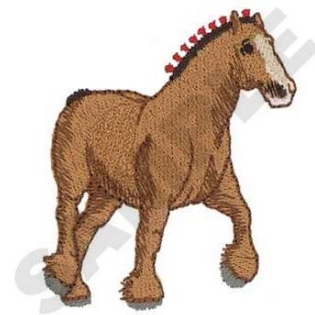

Name: Clydesdale Machine Embroidery Design

SKU: DC01-HR0518

Brand: Dakota Collectibles

Unique Colors: 13 (7 color Stops)

Unique Colors

	Color Name (Color Code)	Manufacturer - Type
	Super White (1001) [No Color Selected]	madeira - rayon
	Dusty Lilac (1263) [No Color Selected]	madeira - rayon
	Crocus (286)	Exquisite - Polyester 1000m

Complete Color Sequence

#		Color Name (Color Code)	Manufacturer - Type
1		Super White (1001) [No Color Selected]	madeira - rayon
2		Super White (1001) [No Color Selected]	madeira - rayon
3		Crocus (286)	Exquisite - Polyester 1000m