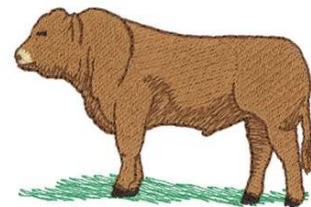

Name: Limousin Cow Machine Embroidery Design

SKU: DC01-HR0513

Brand: Dakota Collectibles

Unique Colors: 13 (5 color Stops)

Unique Colors

	Color Name (Color Code)	Manufacturer - Type
	Super White (1001) [No Color Selected]	madeira - rayon
	Dusty Lilac (1263) [No Color Selected]	madeira - rayon
	Crocus (286)	Exquisite - Polyester 1000m