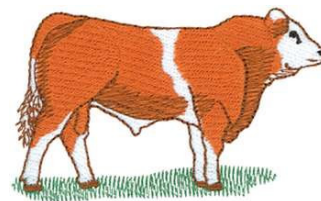

Name: Simmental Cow Machine Embroidery Design

SKU: DC01-HR0505

Brand: Dakota Collectibles

Unique Colors: 13 (5 color Stops)

Unique Colors

	Color Name (Color Code)	Manufacturer - Type
	Super White (1001) [No Color Selected]	madeira - rayon
	Dusty Lilac (1263) [No Color Selected]	madeira - rayon
	Crocus (286)	Exquisite - Polyester 1000m

Complete Color Sequence

#		Color Name (Color Code)	Manufacturer - Type
1		Super White (1001) [No Color Selected]	madeira - rayon
2		Super White (1001) [No Color Selected]	madeira - rayon
3		Crocus (286)	Exquisite - Polyester 1000m