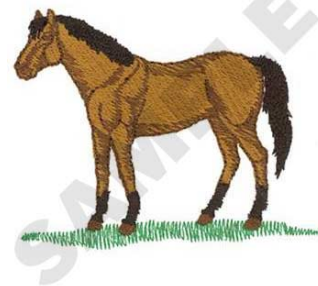

Name: Thoroughbred Horse Machine
Embroidery Design

SKU: DC01-HR0484

Brand: Dakota Collectibles

Unique Colors: 13 (5 color Stops)

Unique Colors

	Color Name (Color Code)	Manufacturer - Type
	Super White (1001) [No Color Selected]	madeira - rayon
	Dusty Lilac (1263) [No Color Selected]	madeira - rayon
	Crocus (286)	Exquisite - Polyester 1000m

Complete Color Sequence

#		Color Name (Color Code)	Manufacturer - Type
1		Super White (1001) [No Color Selected]	madeira - rayon
2		Super White (1001) [No Color Selected]	madeira - rayon
3		Crocus (286)	Exquisite - Polyester 1000m