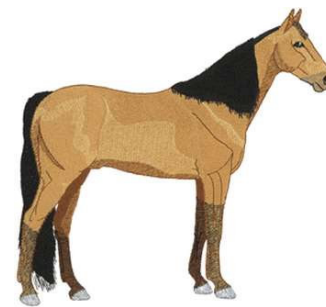

Name: Lg. Morgan Machine Embroidery Design

SKU: DC01-HR0472

Brand: Dakota Collectibles

Unique Colors: 13 (10 color Stops)

Unique Colors

	Color Name (Color Code)	Manufacturer - Type
	Super White (1001) [No Color Selected]	madeira - rayon
	Dusty Lilac (1263) [No Color Selected]	madeira - rayon
	Crocus (286)	Exquisite - Polyester 1000m

Complete Color Sequence

#		Color Name (Color Code)	Manufacturer - Type
1		Super White (1001) [No Color Selected]	madeira - rayon
2		Super White (1001) [No Color Selected]	madeira - rayon
3		Crocus (286)	Exquisite - Polyester 1000m