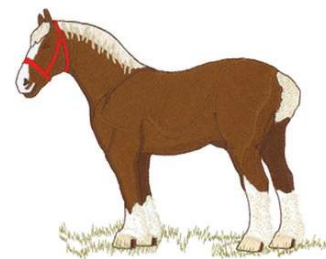

Name: Clydesdale Machine Embroidery Design

SKU: DC01-HR0471

Brand: Dakota Collectibles

Unique Colors: 13 (8 color Stops)

Unique Colors

	Color Name (Color Code)	Manufacturer - Type
	Super White (1001) [No Color Selected]	madeira - rayon
	Dusty Lilac (1263) [No Color Selected]	madeira - rayon
	Crocus (286)	Exquisite - Polyester 1000m