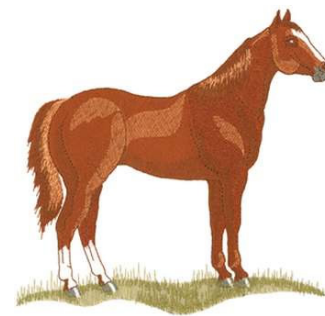

Name: Lg. Quarter Horse Machine Embroidery Design

SKU: DC01-HR0444

Brand: Dakota Collectibles

Unique Colors: 13 (8 color Stops)

Unique Colors

| | Color Name (Color Code) | Manufacturer - Type |
|--|--|-----------------------------|
|  | Super White (1001) [No Color Selected] | madeira - rayon |
|  | Dusty Lilac (1263) [No Color Selected] | madeira - rayon |
|  | Crocus (286) | Exquisite - Polyester 1000m |