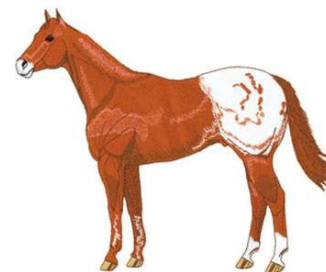

Name: Appaloosa Machine Embroidery Design

SKU: DC01-HR0443

Brand: Dakota Collectibles

Unique Colors: 13 (10 color Stops)

Unique Colors

	Color Name (Color Code)	Manufacturer - Type
	Super White (1001) [No Color Selected]	madeira - rayon
	Dusty Lilac (1263) [No Color Selected]	madeira - rayon
	Crocus (286)	Exquisite - Polyester 1000m

Complete Color Sequence

#		Color Name (Color Code)	Manufacturer - Type
1		Super White (1001) [No Color Selected]	madeira - rayon
2		Super White (1001) [No Color Selected]	madeira - rayon
3		Crocus (286)	Exquisite - Polyester 1000m