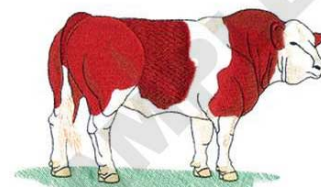

Name: Simmental Bull Machine Embroidery Design

SKU: DC01-HR0374

Brand: Dakota Collectibles

Unique Colors: 13 (7 color Stops)

Unique Colors

	Color Name (Color Code)	Manufacturer - Type
	Super White (1001) [No Color Selected]	madeira - rayon
	Dusty Lilac (1263) [No Color Selected]	madeira - rayon
	Crocus (286)	Exquisite - Polyester 1000m