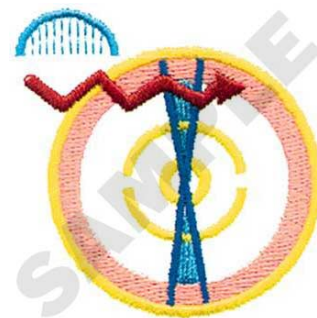

**Name:** Indian Design Machine Embroidery Design

**SKU:** DC01-HR0313

**Brand:** Dakota Collectibles

**Unique Colors:** 13 (5 color Stops)

## Unique Colors

	<b>Color Name (Color Code)</b>	<b>Manufacturer - Type</b>
	Super White (1001) [No Color Selected]	madeira - rayon
	Dusty Lilac (1263) [No Color Selected]	madeira - rayon
	Crocus (286)	Exquisite - Polyester 1000m

# Complete Color Sequence

#		Color Name (Color Code)	Manufacturer - Type
1		Super White (1001) [No Color Selected]	madeira - rayon
2		Super White (1001) [No Color Selected]	madeira - rayon
3		Crocus (286)	Exquisite - Polyester 1000m