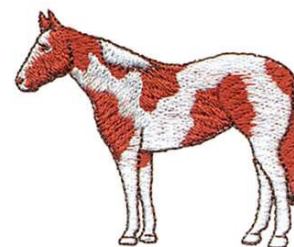

Name: Pinto Machine Embroidery Design

SKU: DC01-HR0119

Brand: Dakota Collectibles

Unique Colors: 13 (3 color Stops)

Unique Colors

	Color Name (Color Code)	Manufacturer - Type
	Super White (1001) [No Color Selected]	madeira - rayon
	Dusty Lilac (1263) [No Color Selected]	madeira - rayon
	Crocus (286)	Exquisite - Polyester 1000m

Complete Color Sequence

#		Color Name (Color Code)	Manufacturer - Type
1		Super White (1001) [No Color Selected]	madeira - rayon
2		Super White (1001) [No Color Selected]	madeira - rayon
3		Crocus (286)	Exquisite - Polyester 1000m