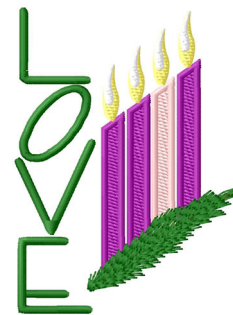

Name: Love Machine Embroidery Design

SKU: GSD01-HOG773T4

Brand: Grand Slam Designs

Unique Colors: 13 (7 color Stops)

Unique Colors

	Color Name (Color Code)	Manufacturer - Type
	Super White (1001) [No Color Selected]	madeira - rayon
	Dusty Lilac (1263) [No Color Selected]	madeira - rayon
	Crocus (286)	Exquisite - Polyester 1000m