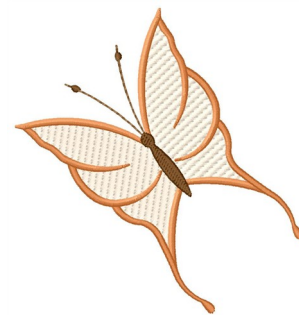

Name: Butterfly

SKU: GSD01-HOG608

Brand: Grand Slam Designs

Unique Colors: 13 (3 color Stops)

Unique Colors

	Color Name (Color Code)	Manufacturer - Type
	Super White (1001) [No Color Selected]	madeira - rayon
	Dusty Lilac (1263) [No Color Selected]	madeira - rayon
	Crocus (286)	Exquisite - Polyester 1000m

Complete Color Sequence

#		Color Name (Color Code)	Manufacturer - Type
1		Super White (1001) [No Color Selected]	madeira - rayon
2		Super White (1001) [No Color Selected]	madeira - rayon
3		Crocus (286)	Exquisite - Polyester 1000m