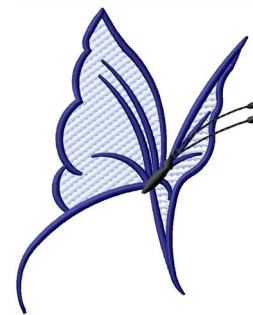

Name: Light Fill Butterfly

SKU: GSD01-HOG606

Brand: Grand Slam Designs

Unique Colors: 13 (3 color Stops)

Unique Colors

	Color Name (Color Code)	Manufacturer - Type
	Super White (1001) [No Color Selected]	madeira - rayon
	Dusty Lilac (1263) [No Color Selected]	madeira - rayon
	Crocus (286)	Exquisite - Polyester 1000m

Complete Color Sequence

#		Color Name (Color Code)	Manufacturer - Type
1		Super White (1001) [No Color Selected]	madeira - rayon
2		Super White (1001) [No Color Selected]	madeira - rayon
3		Crocus (286)	Exquisite - Polyester 1000m