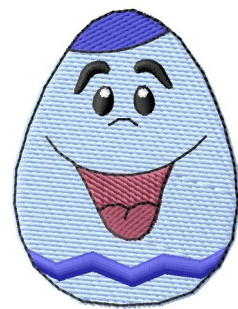

Name: Egg Face Machine Embroidery Design

SKU: GSD01-HOG599

Brand: Grand Slam Designs

Unique Colors: 13 (5 color Stops)

Unique Colors

	Color Name (Color Code)	Manufacturer - Type
	Super White (1001) [No Color Selected]	madeira - rayon
	Dusty Lilac (1263) [No Color Selected]	madeira - rayon
	Crocus (286)	Exquisite - Polyester 1000m