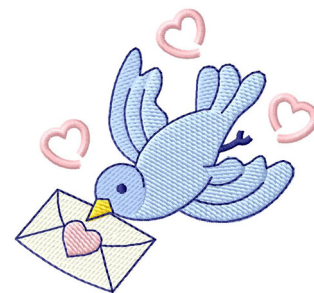

Name: Love Bird Machine Embroidery Design

SKU: GSD01-HOG488

Brand: Grand Slam Designs

Unique Colors: 13 (6 color Stops)

Unique Colors

	Color Name (Color Code)	Manufacturer - Type
	Super White (1001) [No Color Selected]	madeira - rayon
	Dusty Lilac (1263) [No Color Selected]	madeira - rayon
	Crocus (286)	Exquisite - Polyester 1000m