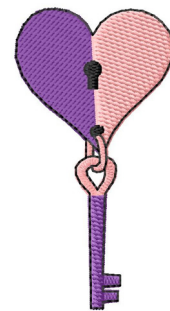

Name: Heart And Key Machine Embroidery Design

SKU: GSD01-HOG484

Brand: Grand Slam Designs

Unique Colors: 13 (3 color Stops)

Unique Colors

	Color Name (Color Code)	Manufacturer - Type
	Super White (1001) [No Color Selected]	madeira - rayon
	Dusty Lilac (1263) [No Color Selected]	madeira - rayon
	Crocus (286)	Exquisite - Polyester 1000m

Complete Color Sequence

#		Color Name (Color Code)	Manufacturer - Type
1		Super White (1001) [No Color Selected]	madeira - rayon
2		Super White (1001) [No Color Selected]	madeira - rayon
3		Crocus (286)	Exquisite - Polyester 1000m