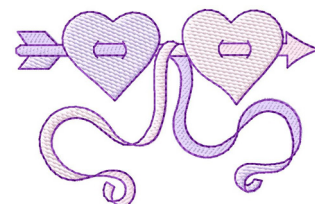

Name: Two Hearts Machine Embroidery Design

SKU: GSD01-HOG482

Brand: Grand Slam Designs

Unique Colors: 13 (3 color Stops)

Unique Colors

	Color Name (Color Code)	Manufacturer - Type
	Super White (1001) [No Color Selected]	madeira - rayon
	Dusty Lilac (1263) [No Color Selected]	madeira - rayon
	Crocus (286)	Exquisite - Polyester 1000m

Complete Color Sequence

#		Color Name (Color Code)	Manufacturer - Type
1		Super White (1001) [No Color Selected]	madeira - rayon
2		Super White (1001) [No Color Selected]	madeira - rayon
3		Crocus (286)	Exquisite - Polyester 1000m