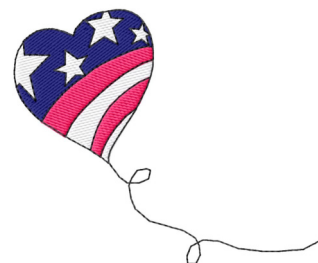

Name: Flag Balloon Machine Embroidery Design

SKU: GSD01-HOG348

Brand: Grand Slam Designs

Unique Colors: 13 (4 color Stops)

Unique Colors

	Color Name (Color Code)	Manufacturer - Type
	Super White (1001) [No Color Selected]	madeira - rayon
	Dusty Lilac (1263) [No Color Selected]	madeira - rayon
	Crocus (286)	Exquisite - Polyester 1000m