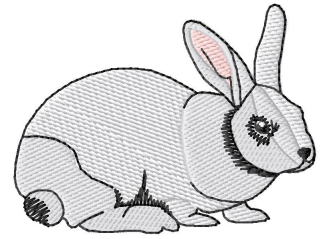

Name: Bunny

SKU: GSD01-HOG282R

Brand: Grand Slam Designs

Unique Colors: 13 (4 color Stops)

Unique Colors

	Color Name (Color Code)	Manufacturer - Type
	Super White (1001) [No Color Selected]	madeira - rayon
	Dusty Lilac (1263) [No Color Selected]	madeira - rayon
	Crocus (286)	Exquisite - Polyester 1000m