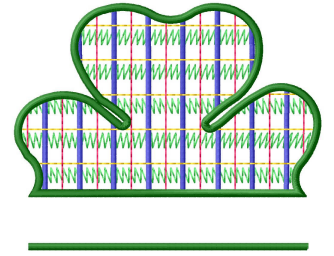

Name: Shamrock Name Drop

SKU: GSD01-HOG277R

Brand: Grand Slam Designs

Unique Colors: 13 (5 color Stops)

Unique Colors

	Color Name (Color Code)	Manufacturer - Type
	Super White (1001) [No Color Selected]	madeira - rayon
	Dusty Lilac (1263) [No Color Selected]	madeira - rayon
	Crocus (286)	Exquisite - Polyester 1000m

Complete Color Sequence

#		Color Name (Color Code)	Manufacturer - Type
1		Super White (1001) [No Color Selected]	madeira - rayon
2		Super White (1001) [No Color Selected]	madeira - rayon
3		Crocus (286)	Exquisite - Polyester 1000m