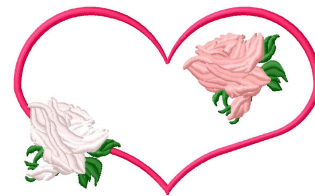

Name: Heart & Roses

SKU: GSD01-HOG251R

Brand: Grand Slam Designs

Unique Colors: 13 (5 color Stops)

Unique Colors

	Color Name (Color Code)	Manufacturer - Type
	Super White (1001) [No Color Selected]	madeira - rayon
	Dusty Lilac (1263) [No Color Selected]	madeira - rayon
	Crocus (286)	Exquisite - Polyester 1000m