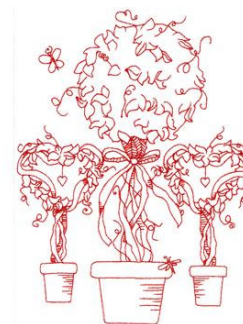

Name: Topiaries Machine Embroidery Design

SKU: DC01-HM0077

Brand: Dakota Collectibles

Unique Colors: 13 (1 color Stops)

Unique Colors

	Color Name (Color Code)	Manufacturer - Type
	Super White (1001) [No Color Selected]	madeira - rayon
	Dusty Lilac (1263) [No Color Selected]	madeira - rayon
	Crocus (286)	Exquisite - Polyester 1000m

Complete Color Sequence

#		Color Name (Color Code)	Manufacturer - Type
1		Super White (1001) [No Color Selected]	madeira - rayon
2		Super White (1001) [No Color Selected]	madeira - rayon
3		Crocus (286)	Exquisite - Polyester 1000m