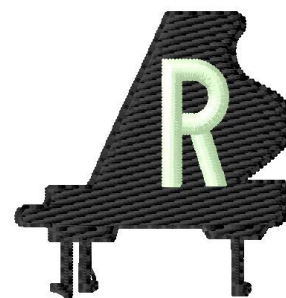

Name: Grand Piano R

SKU: GSD01-GrandRR

Brand: Grand Slam Designs

Unique Colors: 13 (2 color Stops)

Unique Colors

	Color Name (Color Code)	Manufacturer - Type
	Super White (1001) [No Color Selected]	madeira - rayon
	Dusty Lilac (1263) [No Color Selected]	madeira - rayon
	Crocus (286)	Exquisite - Polyester 1000m