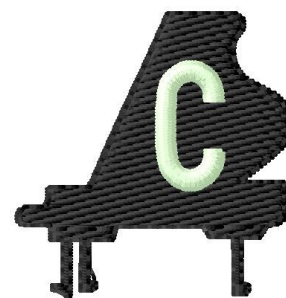

Name: Grand Piano C

SKU: GSD01-GrandRC

Brand: Grand Slam Designs

Unique Colors: 13 (2 color Stops)

Unique Colors

	Color Name (Color Code)	Manufacturer - Type
	Super White (1001) [No Color Selected]	madeira - rayon
	Dusty Lilac (1263) [No Color Selected]	madeira - rayon
	Crocus (286)	Exquisite - Polyester 1000m

Complete Color Sequence

#		Color Name (Color Code)	Manufacturer - Type
1		Super White (1001) [No Color Selected]	madeira - rayon
2		Super White (1001) [No Color Selected]	madeira - rayon
3		Crocus (286)	Exquisite - Polyester 1000m