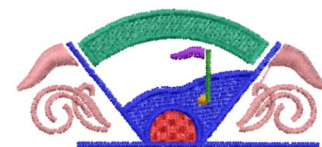

Name: Golf Crest Machine Embroidery Design

SKU: DS01-Golf_Crest_New

Brand: DataStitch

Unique Colors: 13 (7 color Stops)

Unique Colors

	Color Name (Color Code)	Manufacturer - Type
	Super White (1001) [No Color Selected]	madeira - rayon
	Dusty Lilac (1263) [No Color Selected]	madeira - rayon
	Crocus (286)	Exquisite - Polyester 1000m

Complete Color Sequence

#		Color Name (Color Code)	Manufacturer - Type
1		Super White (1001) [No Color Selected]	madeira - rayon
2		Super White (1001) [No Color Selected]	madeira - rayon
3		Crocus (286)	Exquisite - Polyester 1000m