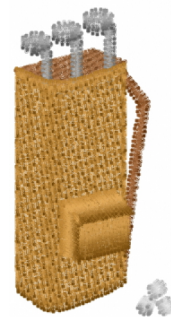

**Name:** Golf Bag and Balls Machine Embroidery Design

**SKU:** DS01-Golf\_Bag\_and\_Balls

**Brand:** DataStitch

**Unique Colors:** 13 (5 color Stops)

## Unique Colors

	<b>Color Name (Color Code)</b>	<b>Manufacturer - Type</b>
	Super White (1001) [No Color Selected]	madeira - rayon
	Dusty Lilac (1263) [No Color Selected]	madeira - rayon
	Crocus (286)	Exquisite - Polyester 1000m

# Complete Color Sequence

#		Color Name (Color Code)	Manufacturer - Type
1		Super White (1001) [No Color Selected]	madeira - rayon
2		Super White (1001) [No Color Selected]	madeira - rayon
3		Crocus (286)	Exquisite - Polyester 1000m