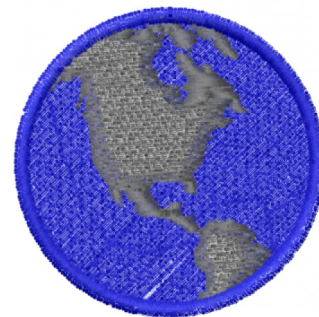

Name: Globe Earth

SKU: DS01-Globe_Earth

Brand: DataStitch

Unique Colors: 13 (3 color Stops)

Unique Colors

	Color Name (Color Code)	Manufacturer - Type
	Super White (1001) [No Color Selected]	madeira - rayon
	Dusty Lilac (1263) [No Color Selected]	madeira - rayon
	Crocus (286)	Exquisite - Polyester 1000m

Complete Color Sequence

#		Color Name (Color Code)	Manufacturer - Type
1		Super White (1001) [No Color Selected]	madeira - rayon
2		Super White (1001) [No Color Selected]	madeira - rayon
3		Crocus (286)	Exquisite - Polyester 1000m