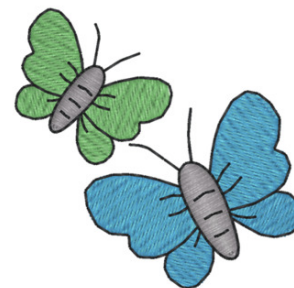

**Name:** Garden Machine Embroidery Design

**SKU:** DC01-GD0398

**Brand:** Dakota Collectibles

**Unique Colors:** 13 (4 color Stops)

## Unique Colors

|  | <b>Color Name (Color Code)</b>         | <b>Manufacturer - Type</b>  |
|--|--|-----------------------------|
|  | Super White (1001) [No Color Selected] | madeira - rayon             |
|  | Dusty Lilac (1263) [No Color Selected] | madeira - rayon             |
|  | Crocus (286)                           | Exquisite - Polyester 1000m |

# Complete Color Sequence

| # |   | Color Name (Color Code)                | Manufacturer - Type            |
|---|---|--|--------------------------------|
| 1 |  | Super White (1001) [No Color Selected] | madeira - rayon                |
| 2 |  | Super White (1001) [No Color Selected] | madeira - rayon                |
| 3 |  | Crocus (286)                           | Exquisite - Polyester<br>1000m |