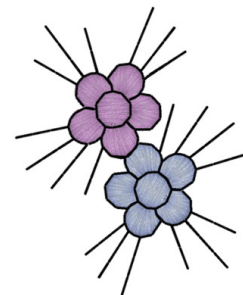

Name: Garden Machine Embroidery Design

SKU: DC01-GD0394

Brand: Dakota Collectibles

Unique Colors: 13 (3 color Stops)

Unique Colors

	Color Name (Color Code)	Manufacturer - Type
	Super White (1001) [No Color Selected]	madeira - rayon
	Dusty Lilac (1263) [No Color Selected]	madeira - rayon
	Crocus (286)	Exquisite - Polyester 1000m

Complete Color Sequence

#		Color Name (Color Code)	Manufacturer - Type
1		Super White (1001) [No Color Selected]	madeira - rayon
2		Super White (1001) [No Color Selected]	madeira - rayon
3		Crocus (286)	Exquisite - Polyester 1000m