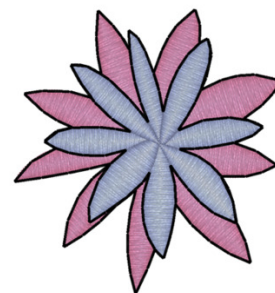

**Name:** Garden Machine Embroidery Design

**SKU:** DC01-GD0393

**Brand:** Dakota Collectibles

**Unique Colors:** 13 (3 color Stops)

## Unique Colors

	<b>Color Name (Color Code)</b>	<b>Manufacturer - Type</b>
	Super White (1001) [No Color Selected]	madeira - rayon
	Dusty Lilac (1263) [No Color Selected]	madeira - rayon
	Crocus (286)	Exquisite - Polyester 1000m

# Complete Color Sequence

#		Color Name (Color Code)	Manufacturer - Type
1		Super White (1001) [No Color Selected]	madeira - rayon
2		Super White (1001) [No Color Selected]	madeira - rayon
3		Crocus (286)	Exquisite - Polyester 1000m