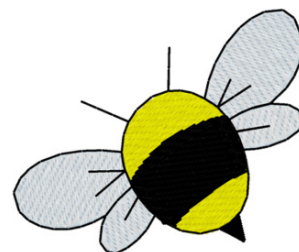

Name: Garden Machine Embroidery Design

SKU: DC01-GD0391

Brand: Dakota Collectibles

Unique Colors: 13 (3 color Stops)

Unique Colors

	Color Name (Color Code)	Manufacturer - Type
	Super White (1001) [No Color Selected]	madeira - rayon
	Dusty Lilac (1263) [No Color Selected]	madeira - rayon
	Crocus (286)	Exquisite - Polyester 1000m

Complete Color Sequence

#		Color Name (Color Code)	Manufacturer - Type
1		Super White (1001) [No Color Selected]	madeira - rayon
2		Super White (1001) [No Color Selected]	madeira - rayon
3		Crocus (286)	Exquisite - Polyester 1000m