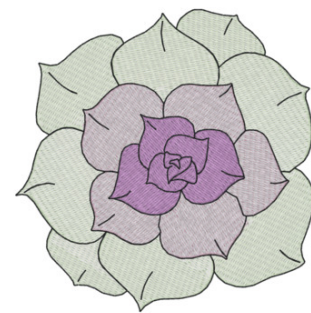

**Name:** Garden Machine Embroidery Design

**SKU:** DC01-GD0388

**Brand:** Dakota Collectibles

**Unique Colors:** 13 (4 color Stops)

## Unique Colors

	<b>Color Name (Color Code)</b>	<b>Manufacturer - Type</b>
	Super White (1001) [No Color Selected]	madeira - rayon
	Dusty Lilac (1263) [No Color Selected]	madeira - rayon
	Crocus (286)	Exquisite - Polyester 1000m