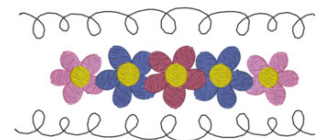

Name: Garden Machine Embroidery Design

SKU: DC01-GD0384

Brand: Dakota Collectibles

Unique Colors: 13 (5 color Stops)

Unique Colors

	Color Name (Color Code)	Manufacturer - Type
	Super White (1001) [No Color Selected]	madeira - rayon
	Dusty Lilac (1263) [No Color Selected]	madeira - rayon
	Crocus (286)	Exquisite - Polyester 1000m

Complete Color Sequence

#		Color Name (Color Code)	Manufacturer - Type
1		Super White (1001) [No Color Selected]	madeira - rayon
2		Super White (1001) [No Color Selected]	madeira - rayon
3		Crocus (286)	Exquisite - Polyester 1000m