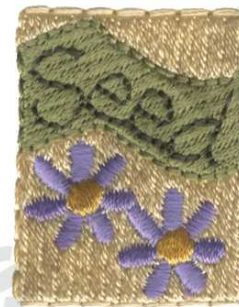

**Name:** Flower Seeds Pack Machine Embroidery Design

**SKU:** DC01-GD0193

**Brand:** Dakota Collectibles

**Unique Colors:** 13 (5 color Stops)

## Unique Colors

|  | <b>Color Name (Color Code)</b>         | <b>Manufacturer - Type</b>  |
|--|--|-----------------------------|
|  | Super White (1001) [No Color Selected] | madeira - rayon             |
|  | Dusty Lilac (1263) [No Color Selected] | madeira - rayon             |
|  | Crocus (286)                           | Exquisite - Polyester 1000m |

# Complete Color Sequence

| # |   | Color Name (Color Code)                | Manufacturer - Type            |
|---|---|--|--------------------------------|
| 1 |  | Super White (1001) [No Color Selected] | madeira - rayon                |
| 2 |  | Super White (1001) [No Color Selected] | madeira - rayon                |
| 3 |  | Crocus (286)                           | Exquisite - Polyester<br>1000m |