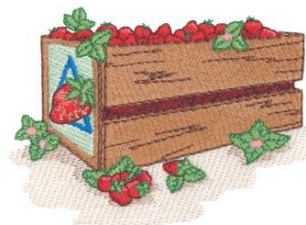

Name: Strawberry Crate Machine Embroidery Design

SKU: DC01-GD0094

Brand: Dakota Collectibles

Unique Colors: 13 (15 color Stops)

Unique Colors

	Color Name (Color Code)	Manufacturer - Type
	Super White (1001) [No Color Selected]	madeira - rayon
	Dusty Lilac (1263) [No Color Selected]	madeira - rayon
	Crocus (286)	Exquisite - Polyester 1000m