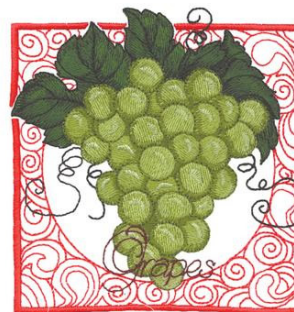

Name: Grapes Machine Embroidery Design

SKU: DC01-GD0056

Brand: Dakota Collectibles

Unique Colors: 13 (8 color Stops)

Unique Colors

	Color Name (Color Code)	Manufacturer - Type
	Super White (1001) [No Color Selected]	madeira - rayon
	Dusty Lilac (1263) [No Color Selected]	madeira - rayon
	Crocus (286)	Exquisite - Polyester 1000m

Complete Color Sequence

#		Color Name (Color Code)	Manufacturer - Type
1		Super White (1001) [No Color Selected]	madeira - rayon
2		Super White (1001) [No Color Selected]	madeira - rayon
3		Crocus (286)	Exquisite - Polyester 1000m