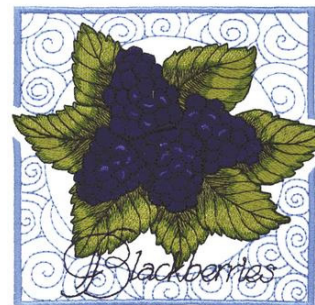

Name: Blackberries Machine Embroidery Design

SKU: DC01-GD0054

Brand: Dakota Collectibles

Unique Colors: 13 (8 color Stops)

Unique Colors

	Color Name (Color Code)	Manufacturer - Type
	Super White (1001) [No Color Selected]	madeira - rayon
	Dusty Lilac (1263) [No Color Selected]	madeira - rayon
	Crocus (286)	Exquisite - Polyester 1000m

Complete Color Sequence

#		Color Name (Color Code)	Manufacturer - Type
1		Super White (1001) [No Color Selected]	madeira - rayon
2		Super White (1001) [No Color Selected]	madeira - rayon
3		Crocus (286)	Exquisite - Polyester 1000m