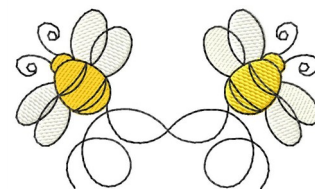

Name: Bees

SKU: GSD01-GBG818

Brand: Grand Slam Designs

Unique Colors: 13 (3 color Stops)

Unique Colors

	Color Name (Color Code)	Manufacturer - Type
	Super White (1001) [No Color Selected]	madeira - rayon
	Dusty Lilac (1263) [No Color Selected]	madeira - rayon
	Crocus (286)	Exquisite - Polyester 1000m

Complete Color Sequence

#		Color Name (Color Code)	Manufacturer - Type
1		Super White (1001) [No Color Selected]	madeira - rayon
2		Super White (1001) [No Color Selected]	madeira - rayon
3		Crocus (286)	Exquisite - Polyester 1000m