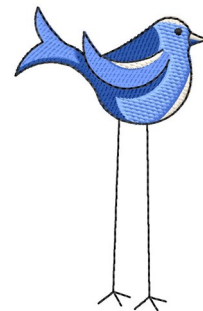

**Name:** Bird Machine Embroidery Design

**SKU:** GSD01-GBG469

**Brand:** Grand Slam Designs

**Unique Colors:** 13 (4 color Stops)