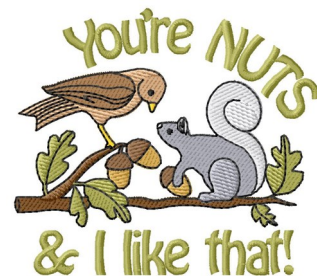

Name: Nuts About You! Machine Embroidery Design

SKU: GSD01-GBG465T2

Brand: Grand Slam Designs

Unique Colors: 13 (10 color Stops)

Unique Colors

	Color Name (Color Code)	Manufacturer - Type
	Super White (1001) [No Color Selected]	madeira - rayon
	Dusty Lilac (1263) [No Color Selected]	madeira - rayon
	Crocus (286)	Exquisite - Polyester 1000m